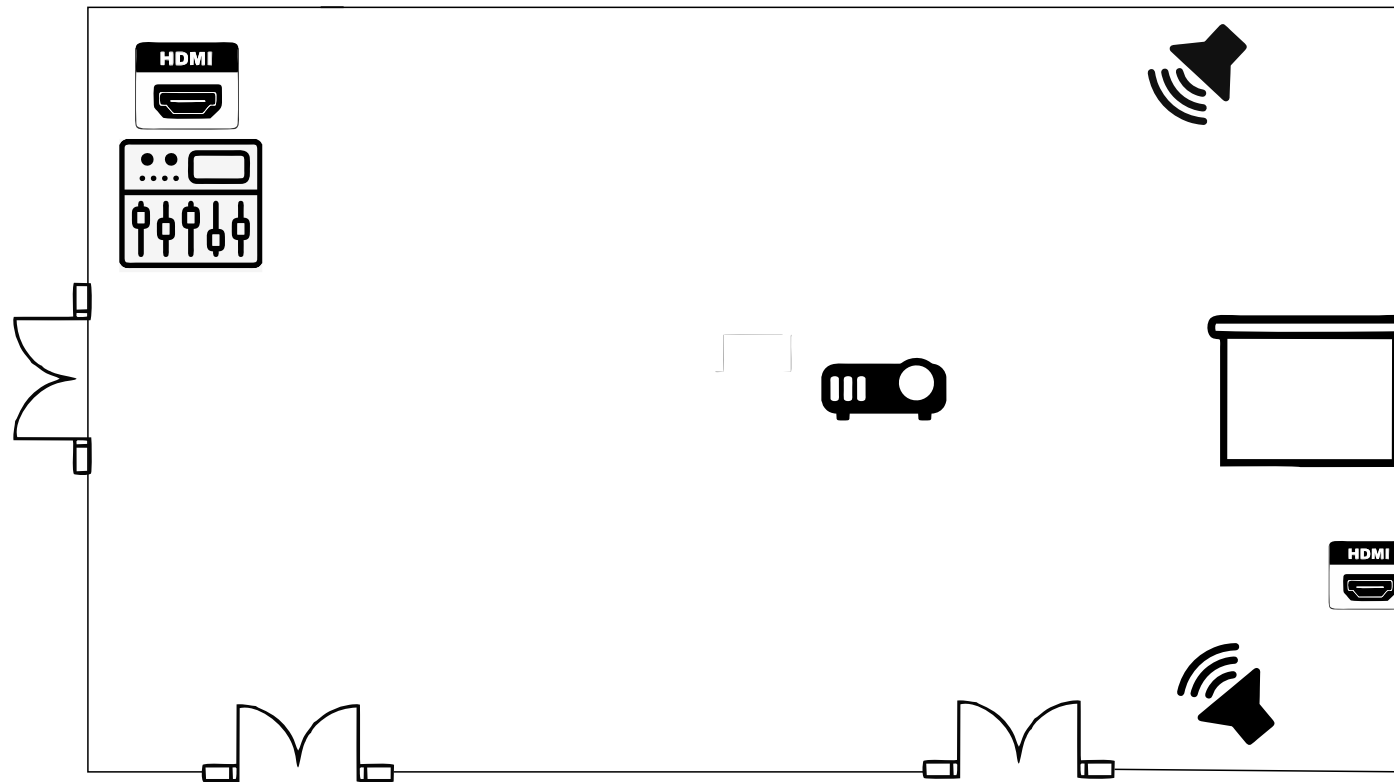

Annexe Meeting Room

Notes:

There are two stand mounted speakers and a ceiling mounted projector.

2 HDMI positions

12 Channel Desk

Sound is returned from the projector to the mixing desk

The following is available from the office on request:

1. Flight case containing
2x Mics with stands and cables.
2 x DI boxes and cables
1 x Mini jack cable
2. 10M MHDMI Cable